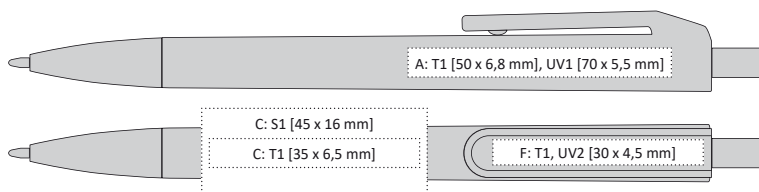

LONDI

NEON

ROTARY
SCREEN
PRINTING 180°
PRINT

10

19

34

42

57

LONDI | 1100340 | 11,90 Kč | 0,50 €

PLASTOVÁ PROPISKA V NEONOVÝCH BARVÁCH

- ☒ 140 x 11 mm
- ☒ T1 ☐ A, B, C, F, G
- UV1 ☐ A, B
- UV2 ☐ F
- S1 ☐ C

☒ velkoobsahová